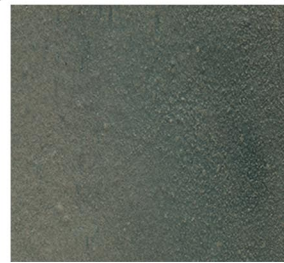

ColorWave™

CONCRETE STAIN

Water-Based Stain for Interior & Exterior Applications

White

Silver

Stone Gray

Steel Gray

Iron Gray

Onyx Black

Amber

Yellow

Gold

Persimmon

Almond

Tangerine

Mahogany

Sunset Tan

Red

Rust

Molasses

Olive

Ivy

Emerald

Black Forest

Blue Spruce

Blue

Navy